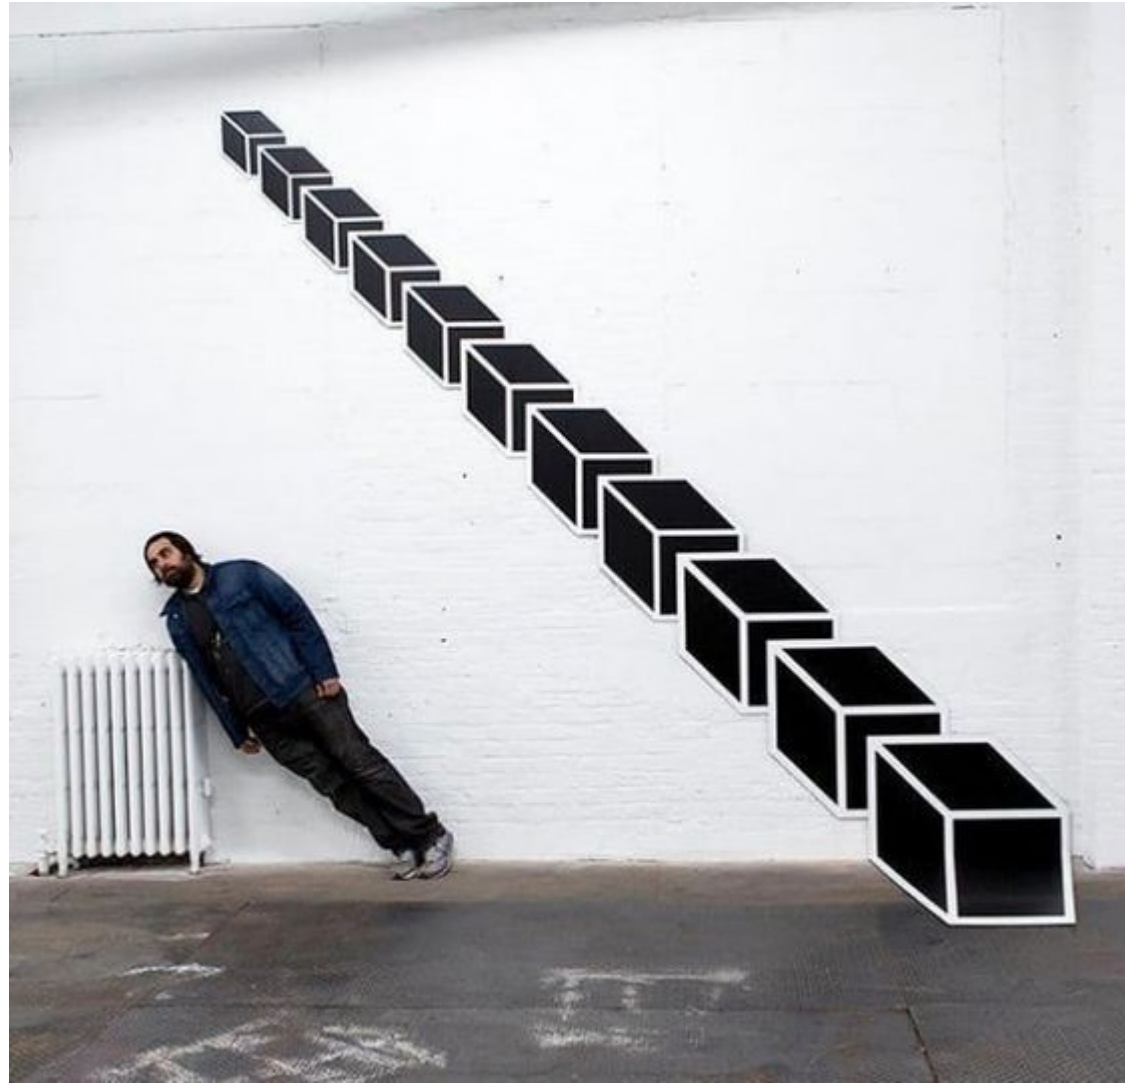

PROJECTE AAKASH NIHALANI 4

FONT:

<https://www.pinterest.es/pin/414401603212809546/>

ARTISTA URBÀ

FONT:

<https://design-milk.com/reach-out-and-touch-some-art-a-chat-with-aakash-nihalani/aakash-nihalani-shadow-art-noah-kalina-2/>